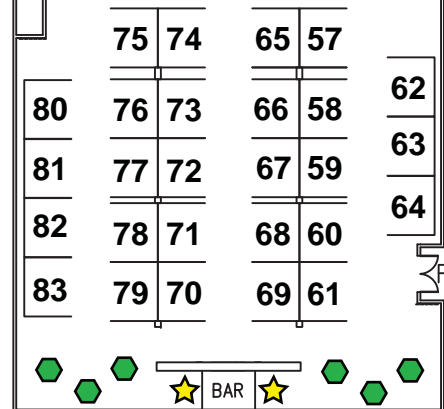

Standard Booth: 10'x8', includes (1) Table & (2) Chairs

Note:

Individual 10'x8' Booths can be combined to form:

- Double (20'x8')
- Triple (30'x8')
- or
- Island (20'x20')

-  60" Round Table
-  36" Bar High Table